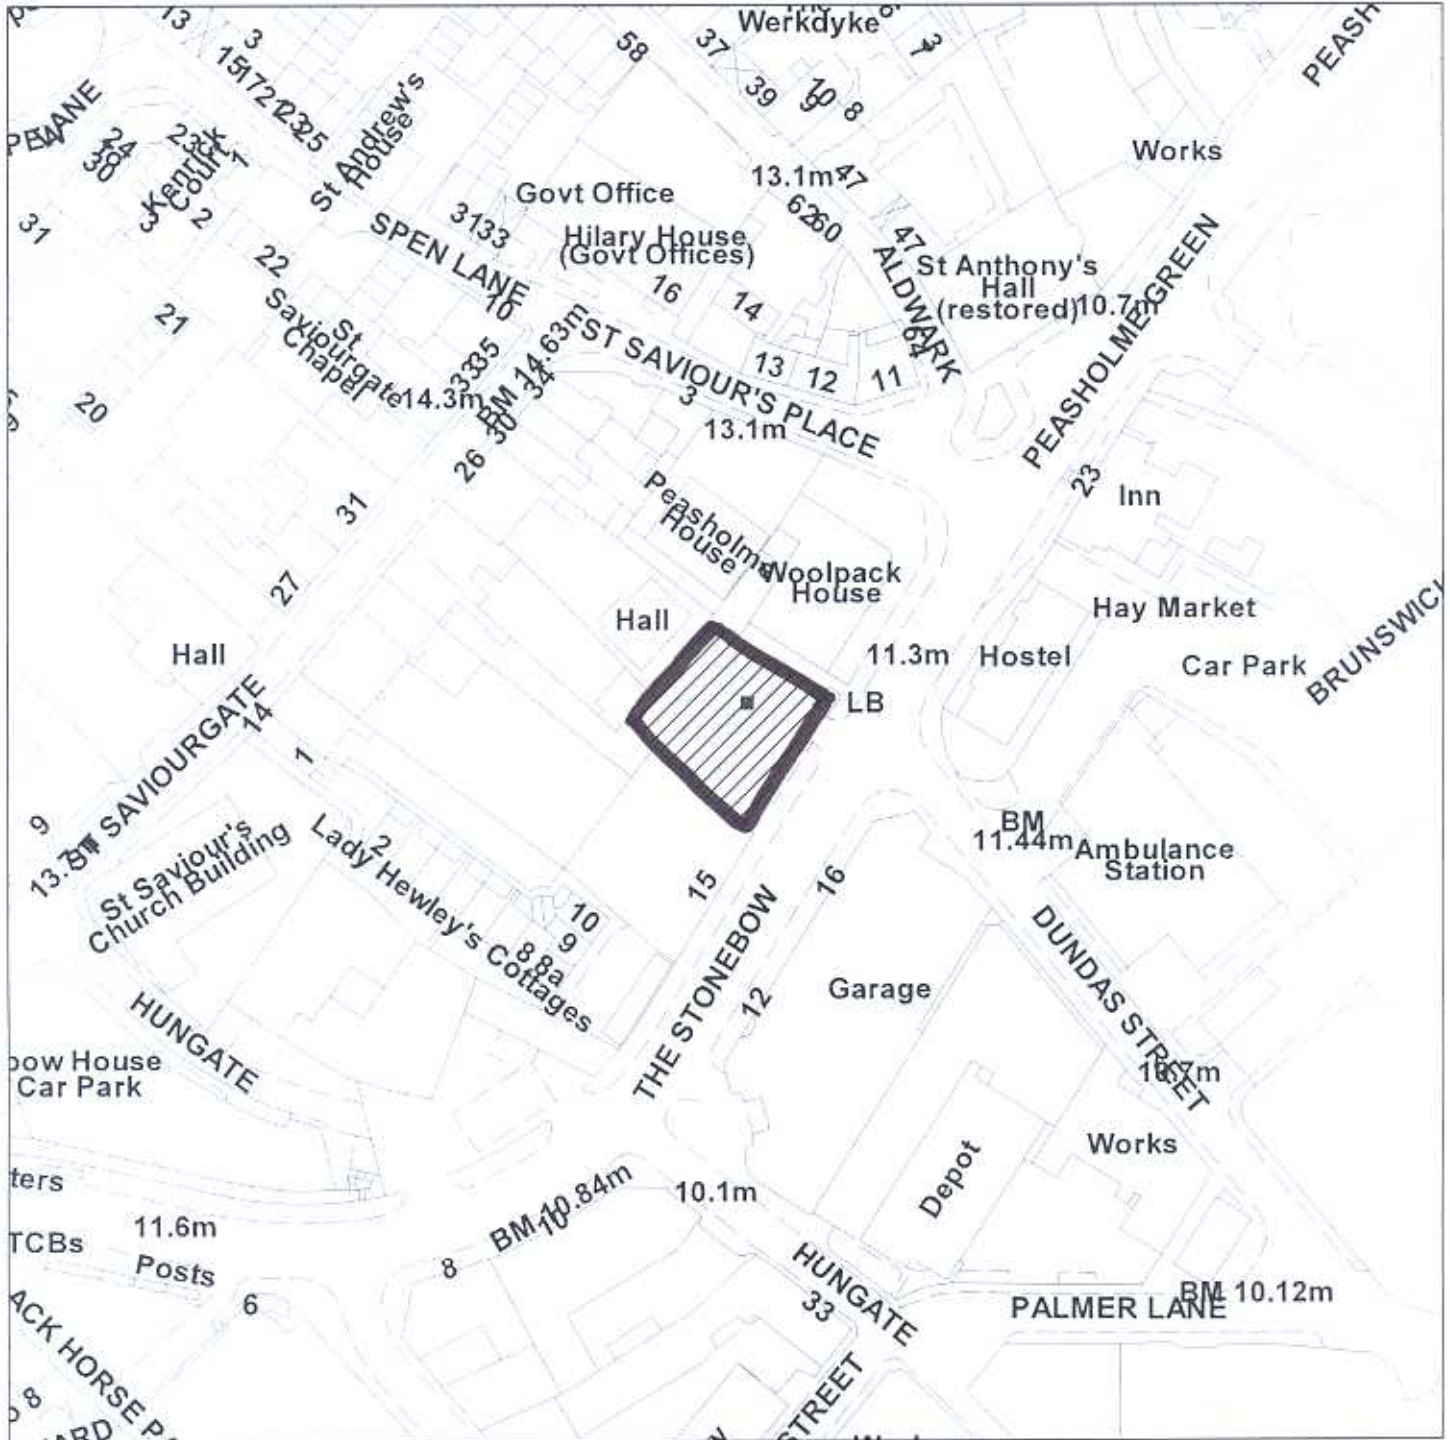

Woolpack House Car Park Site, The Stonebow

Scale : 1:1250

Reproduced from the Ordnance Survey map with the permission of the Controller of Her Majesty's Stationery Office © Crown Copyright 2000.

Unauthorised reproduction infringes Crown Copyright and may lead to prosecution or civil proceedings.

Produced using ESRI (UK)'s MapExplorer 2.0 - <http://www.esriuk.com>

Organisation	City of York
Department	DEDS
Comments	
Date	09 June 2006
SLA Number	Not Set